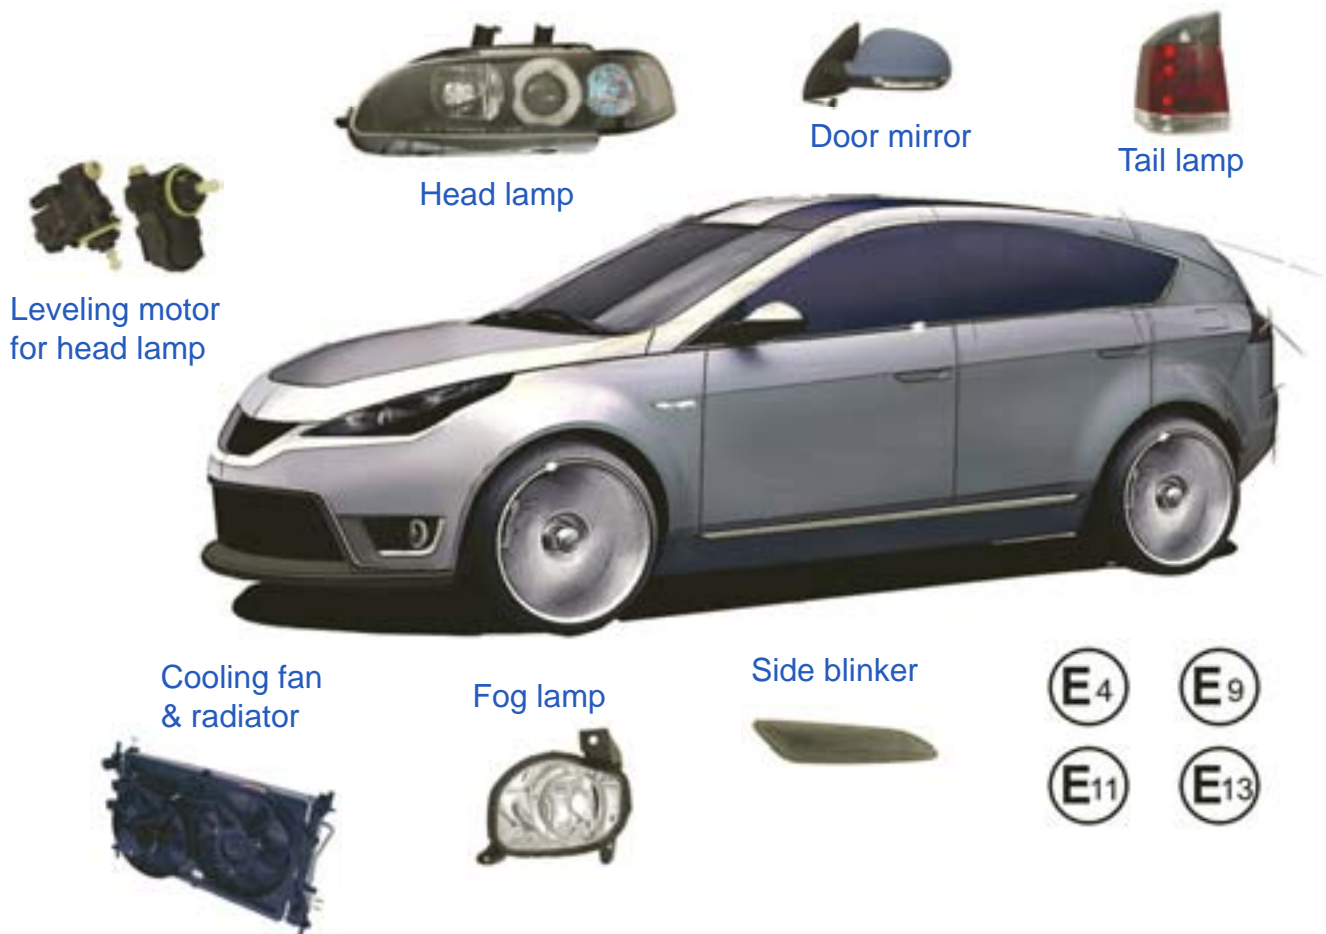

LIGHTS. PRECISION. SAFETY